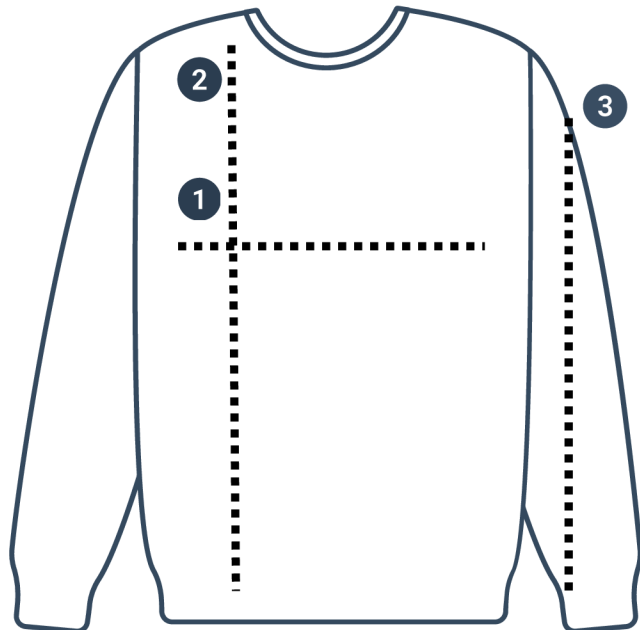

## 300g Three Layer Crew Neck Adult Unisex Pullover Hoodie

# SIZE CHART

CM	XS	S	M	L	XL	2XL	3XL	4XL	5XL
CHEST		51	54	57	60	62			
LENGTH		60	66	69	70	72			
SLEEVE		61	63	64	65	66			

### Relaxed Fit

## Measure Guide

- 1 CHEST** - Measure around the fullest part of the chest
- 2 Length** - Measure from the highest point of the shoulder to the bottom edge.
- 3 Sleeve** - Measure from the shoulder seam to edge of the sleeve