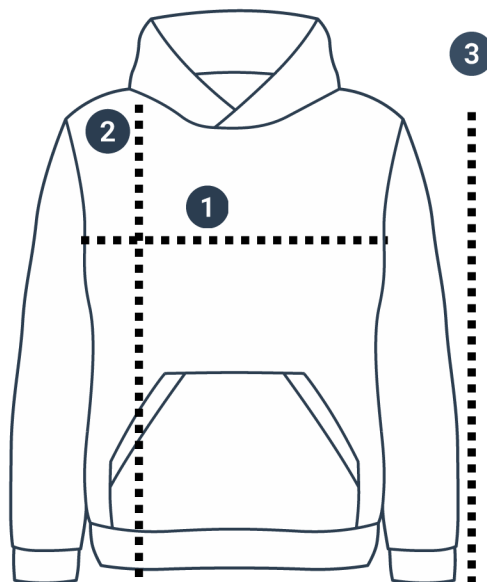

## 340g Lane Seven Heavyweight Adult Unisex Pullover Hoodie

# SIZE CHART

CM	XS	S	M	L	XL	2XL	3XL	4XL	5XL
CHEST	52	53	58	62	67	70	72		
LENGTH	70	72	75	77	80	83	85		
SLEEVE	61	62	63	65	66	67	69		

### Relaxed Fit

## Measure Guide

- 1 CHEST** - Measure around the fullest part of the chest
- 2 Length** - Measure from the highest point of the shoulder to the bottom edge.
- 3 Sleeve** - Measure from the shoulder seam to edge of the sleeve